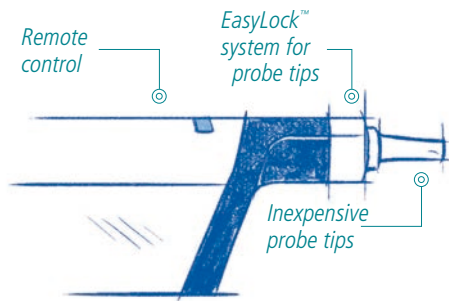

Quick and efficient immittance screening

Feel the difference

Madsen Zodiac is an immittance testing solution from Natus. Built from the ground up with hearing professionals like you, Madsen Zodiac delivers the control, confidence and efficiency you need for successful immittance testing.

Test more patients every day

The Quick Check version of Madsen Zodiac makes tympanometry and reflex screening more efficient. You can test more patients with greater control every day – or easily introduce immittance testing as part of your hearing care protocol for a more efficient workflow. The design is clean and simple – perfect for screening – with only the buttons and essential tests you need. The flat menu structure with lighted, one touch/one function buttons provides easy navigation, allowing you to focus on the patient. The PC-based version runs on the intuitive Otosuite® software.

Easier way to a reliable seal

The Screener probe has a unique ergonomic design for easier, faster and more stable placement. It feels natural in your hands and you can hold it in the way that works best for you to make it easier to place the probe and start testing.

Now it is no longer necessary to walk back and forth to the device. When you reach the seal, testing starts automatically. You can change ears whenever you want with the remote control button on the probe. And long, sturdy cables allow you to move around freely and get closer to your patient.