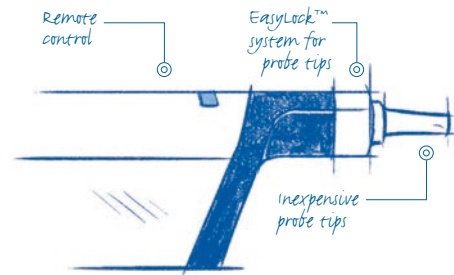

MADSEN Zodiac is designed with focus on the probes and the way you work. It is reliable, responsive and easy to use. You stay focused on your patients, boost testing efficiency and increase testing success. MADSEN Zodiac is suitable for use with both children and adults.

MADSEN® Zodiac

 **otometrics**

Test more patients every day

The Quick Check version of MADSEN® Zodiac makes tympanometry and reflex screening more efficient. You can test more patients with greater control every day – or easily introduce immittance testing as part of your hearing care protocol for a more efficient workflow. The design is clean and simple – perfect for screening – with only the buttons and essential tests you need. The flat menu structure with lighted, one touch/one function buttons provides easy navigation, allowing you to focus on the patient. The PC-based version runs on the intuitive OTOsuite® software.

Easier way to a reliable seal

The Screener probe has a unique ergonomic design for easier, faster and more stable placement. It feels natural in your hands and you can hold it in the way that works best for you to make it easier to place the probe and start testing.

Now it is no longer necessary to walk back and forth to the device. When you reach the seal, testing starts automatically. You can change ears whenever you want with the remote control button on the probe. And long, sturdy cables allow you to move around freely and get closer to your patient.